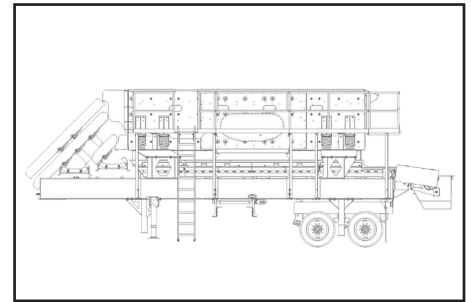

### PRIMARY FEATURES

- » 8x20 three-deck, triple-shaft screen.
- 1** Each screen deck features four blending gates allowing a wide range of custom product mixes to meet specific product needs.
- 2** Features screen service platforms for both sides of the screen that remain on for transport.
- » Hydraulic lift and leveling system enables quick and easy set up and tear down with 4-leg system or optional run-on legs available in 4- or 6-leg versions.

**1**

**2**

# 8x20 SCREEN PLANT WITH BLENDING GATES

The bottom and middle deck cross conveyors can be mounted to discharge material to either side of the plant.

Includes all-electric motors and electrical cords.

## 8X20 SCREEN PLANT WITH BLENDING GATES TECHNICAL SPECIFICATIONS\*

Model	
Screen	8x20 Three Deck
Operating Length	43' 9" / 13.3M
Operating Width	15' 11" / 4.9M
Operating Height	15' 0" / 4.6M
Gross Weight	64500lbs / 29300kg
Travel Length	43' 9" / 13.3M
Travel Width	12' 0" / 3.7M
Travel Height	14' 0" / 4.3M
Bottom Screen Deck Cross Conveyor Width	36" / 914mm
Middle Screen Deck Cross Conveyor Width	36" / 914mm
Under Screen Conveyor Width	60" / 1524mm